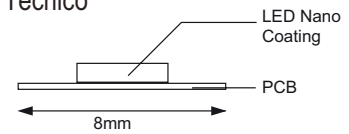

FS-2936-*

Voltaje	24V CD
Consumo total	43.2W / 5m
LEDs m / Tira	180 LEDs / 5m
Clase IP	IP68
Material	Nano Coating, flexible,
Temperatura Color	WW 3000K/CW 6000K
Lumenes / m	750lm / m
Tipo de LED	2835 Top LED
Ángulo de Apertura	120°
Carrete 5m	

*Alto Brillo

Dibujo Técnico