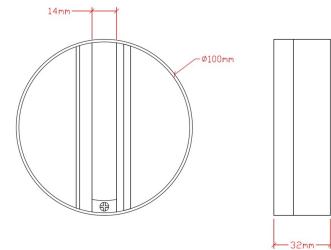

Accesorios Accesorio para Rieles:

Canope para Focus

Canope para Sobreponer Blanco

AC4115B