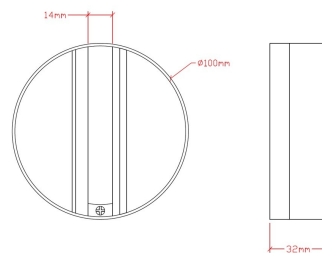

Canope para Focus

Canope para Sobreponer Negro

AC4115N

Descargables:

[Ir a sección descargables](#)

CONSTRULITA®
EL SENTIDO DE LA LUZ