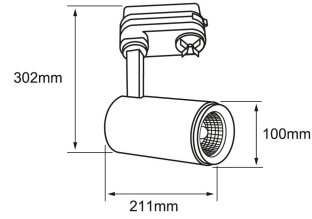

Focus 45W 36°

Dimensiones del producto:

Focus 15W

Focus 30W

Focus 45W

Focus color gris:

Focus Gris

Focus Gris