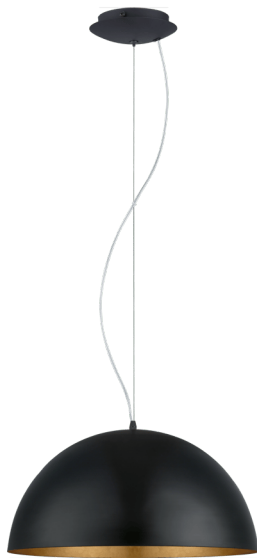

# 94936 GAETANO 1

## General Information

Material number	94936
Type	pendant light
Product segment	Indoor
Theme	sonstige / nicht zuordenbar

## Dimensions

Article Height (in mm/in)	1500
Article Diameter (in mm/in)	530
Net Weight (in kg)	2.55

## Material & Colour

Enclosure Material	steel
Enclosure Colour	black, gold